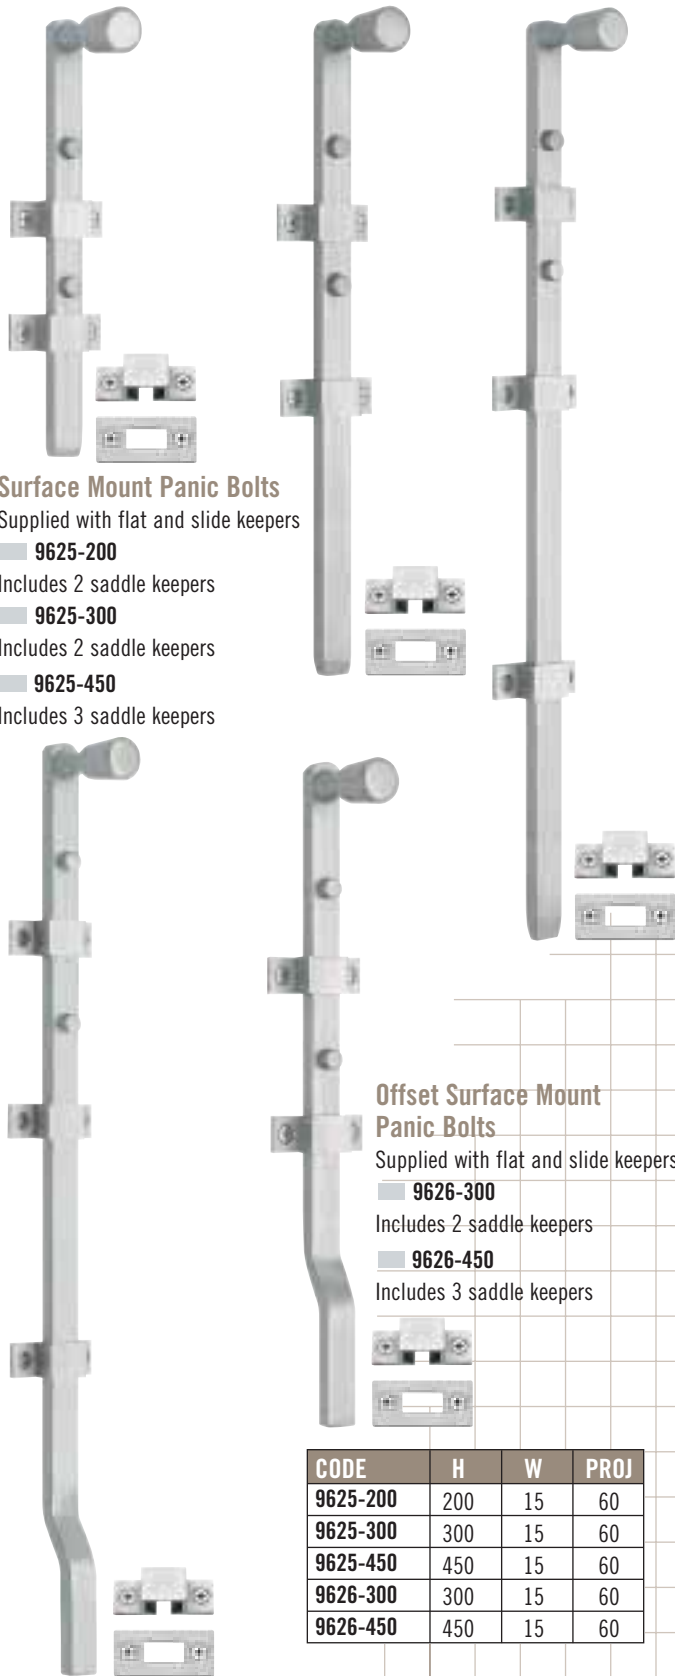

Surface Mount Panic Bolts