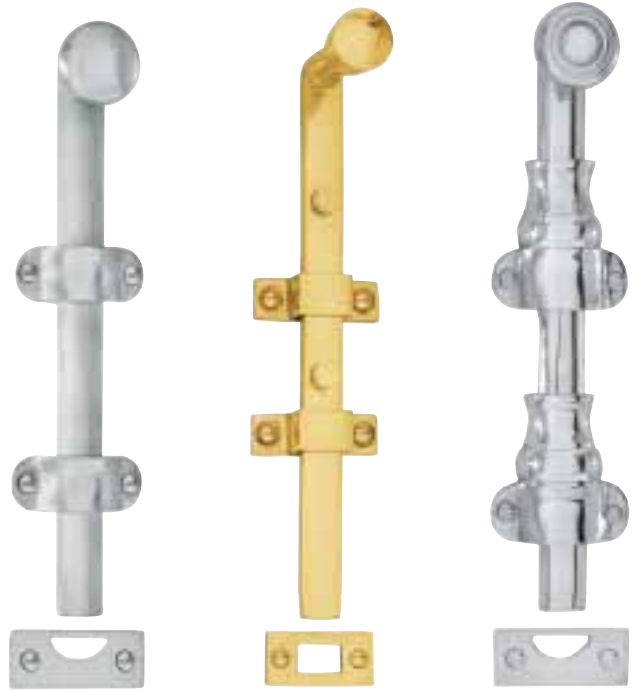

### Reverse Necked Barrel Bolt

- 7350

### Offset Surface Mount Panic Bolts

Supplied with flat and slide keepers

■ 9626-300

Includes 2 saddle keepers

■ 9626-450

Includes 3 saddle keepers

CODE	H	W	PROJ
9625-200	200	15	60
9625-300	300	15	60
9625-450	450	15	60
9626-300	300	15	60
9626-450	450	15	60

## Surface Mount Panic Bolts