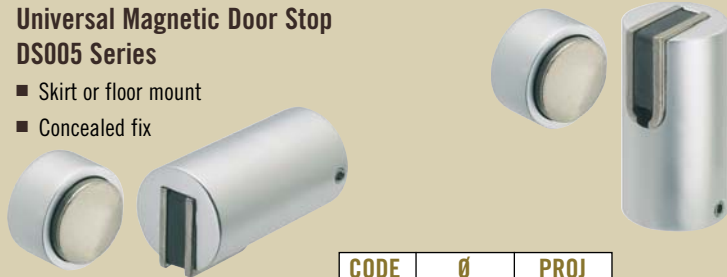

Universal Magnetic Door Stop DS005 Series

- Skirt or floor mount
- Concealed fix

■ DS005

CODE	∅	PROJ
DS005	30	60/18

Universal Magnetic Door Stop DS004 Series

- Skirt or floor mount
- Concealed fix

■ DS004

CODE	∅	PROJ
DS004	50/25	75/10