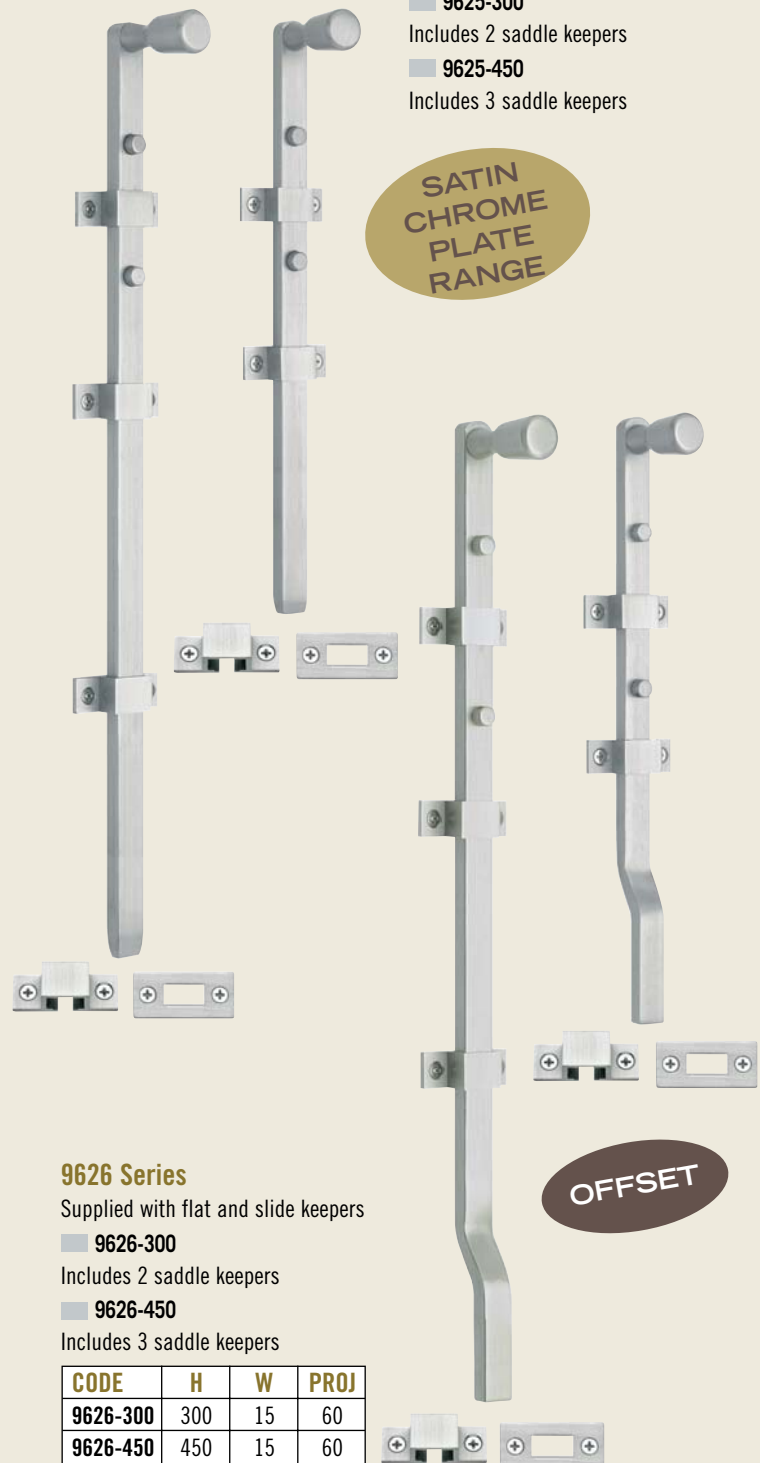

STAINLESS STEEL ALPHABET AND NUMERAL

Stainless Steel Alphabet and Numeral

- Rear concealed fix or can be shadow fixed (threaded fixing spindle and plugs supplied)
- Attractive modern font

■ SS130
■ SSP130

POLISHED OR SATIN FINISH

■ SS65
■ SSP65

CODE	ALPHABET	NUMERAL	SIZE
SSP65	A > D	0 > 9	65
SSP130	A > D	0 > 9	130
SS65	A > D	0 > 9	65
SS130	A > D	0 > 9	130

SURFACE MOUNT PANIC BOLTS

CODE	H	W	PROJ
9625-200	200	15	60
9625-300	300	15	60
9625-450	450	15	60

9625 Series

Supplied with flat and slide keepers

- 9625-200
Includes 2 saddle keepers
- 9625-300
Includes 2 saddle keepers
- 9625-450
Includes 3 saddle keepers

SATIN CHROME PLATE RANGE

9626 Series

Supplied with flat and slide keepers

■ 1928

1928	H	W	PROJ
Lever Plate	38	64	15
Indicator Plate	60	40	15
Keeper	38	15	15

EURO PROFILE ROLLER BOLT LOCKS

9050 Series

- Left and right hand strikers
- Adjustable spring tension and projection on roller bolt
- Through fixing for escutcheon