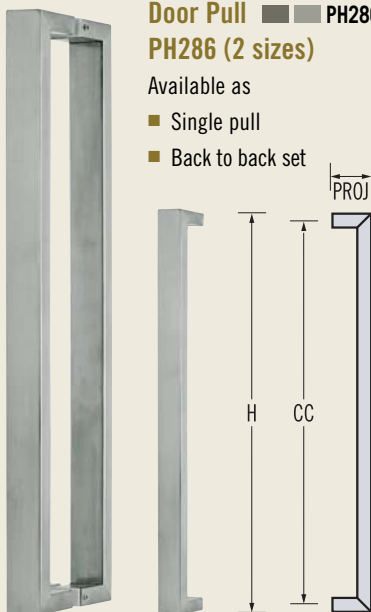

NEW STAINLESS STEEL RANGE OF DOOR FURNITURE AND ACCESSORIES

DOOR PULLS

AVAILABLE IN SATIN OR POLISHED FINISH

Door Pull ■■■ PH286

PH286 (2 sizes)

Available as

- Single pull
- Back to back set

CODE	H	CC	PROJ	W
PH286-600	600	580	62	40
PH286-1000	1000	980	62	40

Door Pull ■■■ PH285

PH285 (1 size)

Available as

- Single pull
- Back to back set

CODE	H	CC	PROJ	W
PH285-600	600	426	70	25

Door Pull ■■■ PH257

PH257 (1 size)

Available as