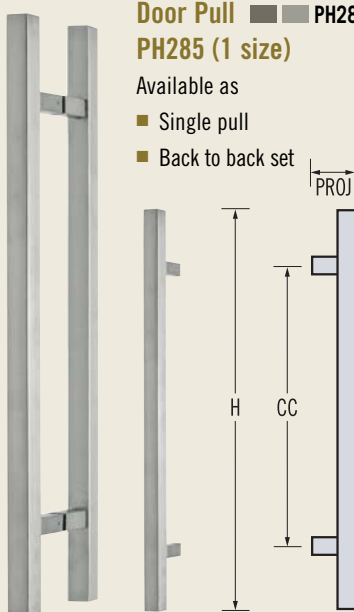

NEW STAINLESS STEEL RANGE OF DOOR FURNITURE AND ACCESSORIES

DOOR PULLS

AVAILABLE IN SATIN OR POLISHED FINISH

Door Pull ■■■ PH286

PH286 (2 sizes)

Available as

- Single pull
- Back to back set

CODE	H	CC	PROJ	W
PH286-600	600	580	62	40
PH286-1000	1000	980	62	40

Door Pull ■■■ PH285

PH285 (1 size)

Available as

- Single pull
- Back to back set

CODE	H	CC	PROJ	W
PH285-600	600	426	70	25

Door Pull ■■■ PH257

PH257 (1 size)

Available as