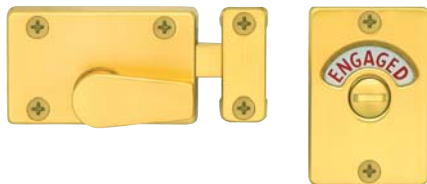

9625 Series

Supplied with flat and slide keepers

- 9625-200
Includes 2 saddle keepers
- 9625-300
Includes 2 saddle keepers
- 9625-450
Includes 3 saddle keepers

SATIN CHROME PLATE RANGE

9626 Series

Supplied with flat and slide keepers

- 9626-300
Includes 2 saddle keepers
- 9626-450
Includes 3 saddle keepers

CODE	H	W	PROJ
9626-300	300	15	60
9626-450	450	15	60

OFFSET

INDICATOR BOLT

1928 Series

- Heavy duty mechanism
- Suitable for commercial use
- Easy to operate lever

■ 1928

1928	H	W	PROJ
Lever Plate	38	64	15
Indicator Plate	60	40	15
Keeper	38	15	15

EURO PROFILE ROLLER BOLT LOCKS

9050 Series

- Left and right hand strikers
- Adjustable spring tension and projection on roller bolt
- Through fixing for escutcheon