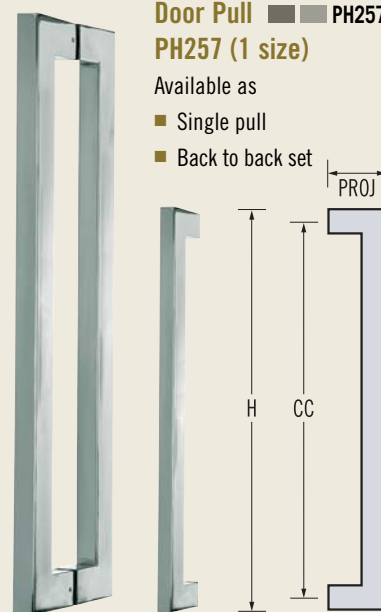

CODE	H	CC	PROJ	W
PH285-600	600	426	70	25

Door Pull ■■■ PH257

PH257 (1 size)

Available as

- Single pull
- Back to back set