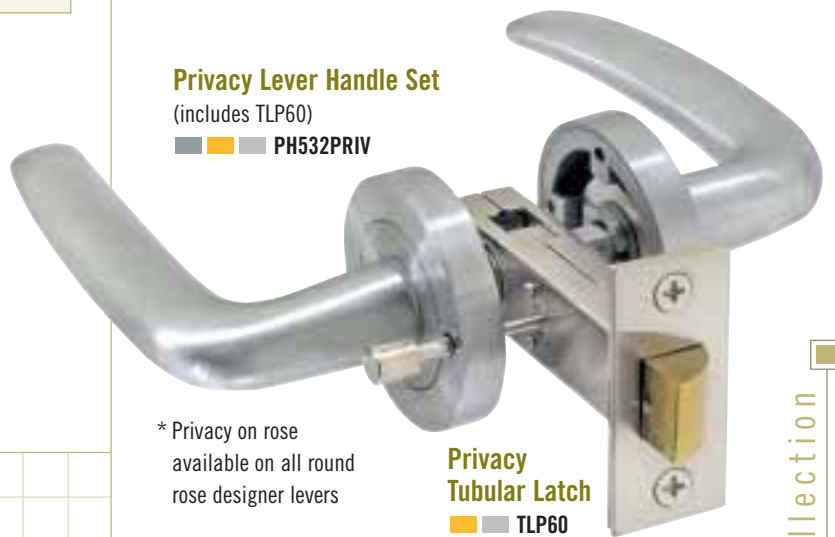

Lever Handle Set
with Escutcheon
PH460PVD

LONG
LIFE FINISH

* Diameter Escutcheon \varnothing 50mm

Lever Handle Set
PH532

Rose Adapter

To suit a 53mm
pre drilled door hole
PHADAP

CODE	L	\varnothing R	\varnothing	PROJ
PH460PVD	115	51	50	60
PH532	135	52	•	60
PHADAP	•	•	53	•

DESIGNER

collection

Door Levers

FINISHES

- CHROME PLATE
- SATIN CHROME PLATE
- POLISHED BRASS
- STAINLESS STEEL

CODE	L	\varnothing R	\varnothing	PROJ	BS
PH532PRIV	135	52	•	60	•
TLP60	•	•	•	•	60

Privacy Lever Handle Set
(includes TLP60)
PH532PRIV

* Privacy on rose
available on all round
rose designer levers

Privacy
Tubular Latch
TLP60

*Backset of
privacy pin – 38mm

Stainless Steel Door Pulls

*Available in Polished & Satin finish

Door Pull
PH257

Door Pull
PH285