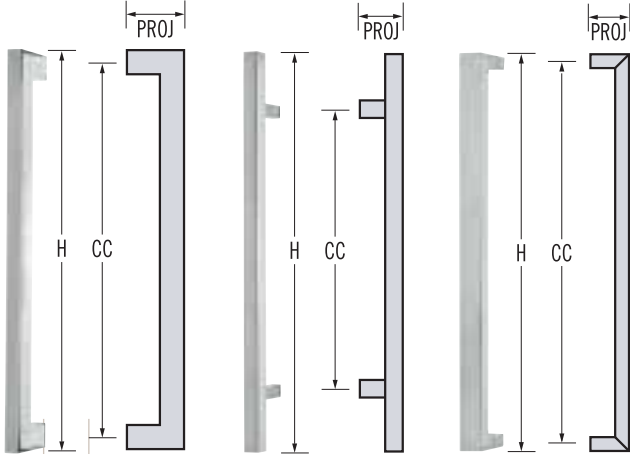

* Privacy on rose
available on all round
rose designer levers

Privacy
Tubular Latch
TLP60

*Backset of
privacy pin – 38mm

Stainless Steel Door Pulls

*Available in Polished & Satin finish

Door Pull
PH257

Door Pull
PH285

Door Pull
2 sizes
PH286

CODE	H	CC	PROJ	W
PH257-600	600	562	80	24
PH285-600	600	426	70	25
PH286-600	600	580	62	40
PH286-1000	1000	980	62	40

Escutcheons & Privacy Assembly

Privacy Emergency Assembly
PH001

Blind Escutcheon
PH997