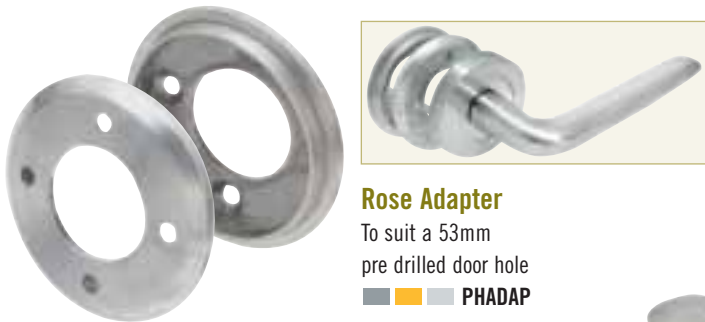

Lever Handle Set
with Escutcheon
PH460PVD

LONG
LIFE FINISH

* Diameter Escutcheon \varnothing 50mm

Lever Handle Set
PH532

Rose Adapter

To suit a 53mm
pre drilled door hole
PHADAP

CODE	L	\varnothing R	\varnothing	PROJ
PH460PVD	115	51	50	60
PH532	135	52	•	60
PHADAP	•	•	53	•