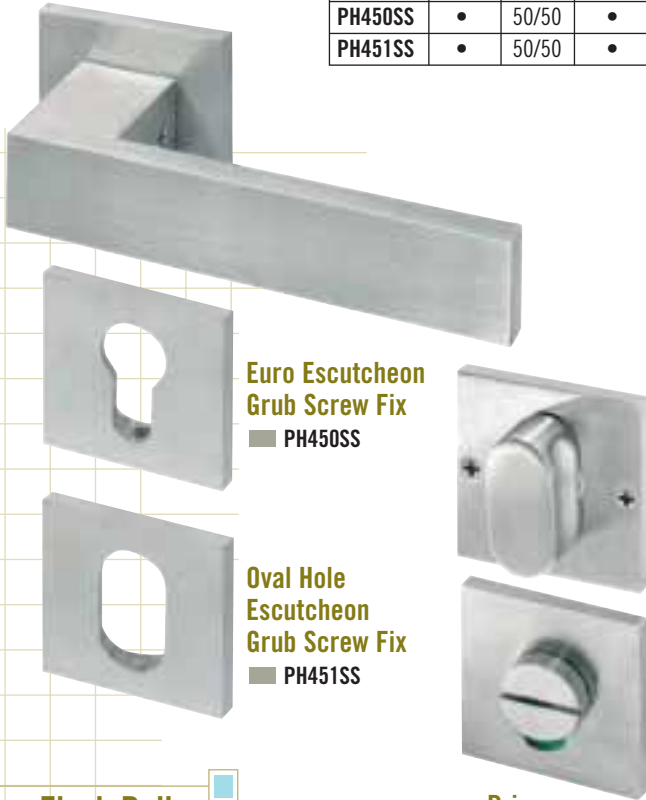

Stainless Steel

Door Lever on Square Rose

■ PH440SS

CODE	L	□R	PROJ
PH440SS	115	50/50	50
PH445SS	•	50/50	•
PH450SS	•	50/50	•
PH451SS	•	50/50	•

Euro Escutcheon Grub Screw Fix

■ PH450SS

Oval Hole Escutcheon Grub Screw Fix

■ PH451SS

Privacy Assembly

■ PH445SS

Flush Pulls

Flush Pull Face Fix

■ FP002

Flush Pull Concealed Fix

■ FP003

CODE	W	L	∅
FP001	•	•	65/50
FP002	52	102	•
FP003	52	102	•

Circular Flush Pull Concealed Fix

■ FP001

CODE	L	∅R	PROJ
PH091	135	52	55
PH430	134	52	60
PH533	135	52	65
PH881	145	52	55
PH986	145	52	55

Lever Handle Set

* Privacy on rose
available on all round
rose designer levers

Privacy
Tubular Latch
TLP60

*Backset of
privacy pin – 38mm

Stainless Steel Door Pulls

*Available in Polished & Satin finish

Door Pull
PH257

Door Pull
PH285