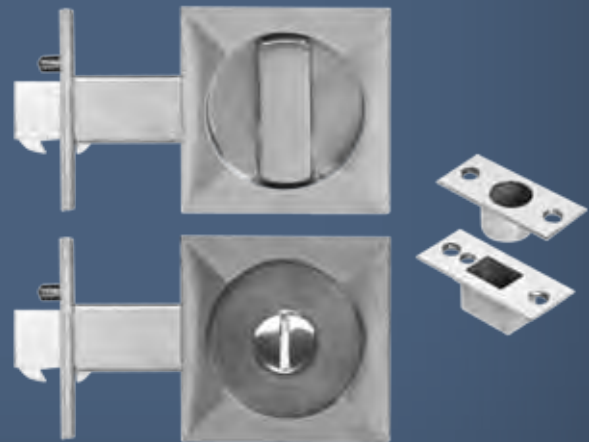

## SLIDING DOOR PRIVACY SET (ROUND COMPLETE)

CODE: 70200

Finish: ■ SS ■ SSP

Set includes recessed privacy latch striker  
edge pull and all fixings.

Note: Privacy latch backset 60mm

## SLIDING DOOR PRIVACY SET (SQUARE COMPLETE)

CODE: 70201

Finish : ■ SS ■ SSP

Set includes recessed privacy latch striker  
edge pull and all fixings.

Note: Privacy latch backset 60mm

## RECESSED DOUBLE TURN ASSEMBLY

CODE: 70202 (Round)

Finish:  SS  SSP

## RECESSED DOUBLE TURN ASSEMBLY

CODE: 70203 (Square)

Finish:  SS  SSP

Set includes double turn assembly, fixings and a modified latch spindle for use with DELF TL30 series latch.