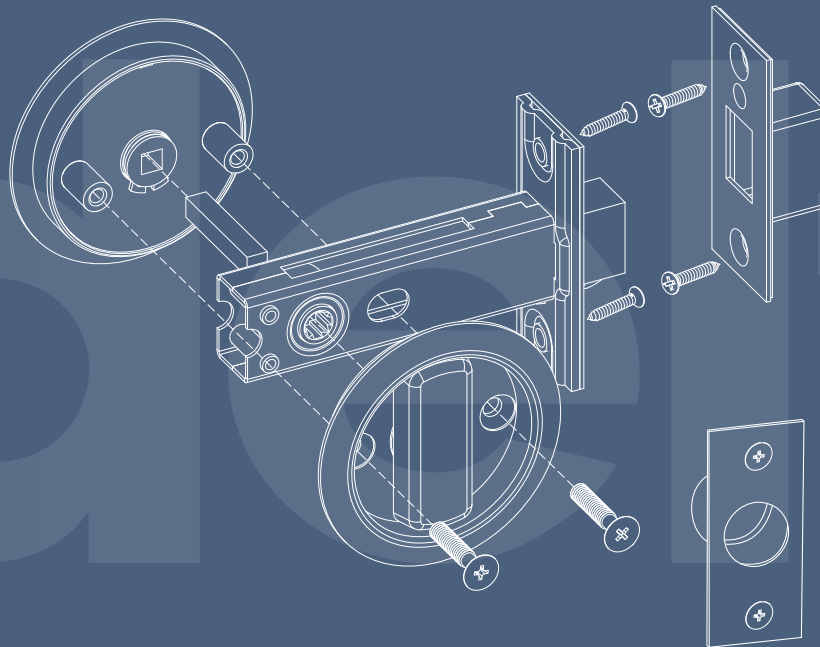

## SLIDING DOOR PRIVACY SET (ROUND COMPLETE)

CODE: 70200

Finish: ■ SS ■ SSP

Set includes recessed privacy latch striker  
edge pull and all fixings.

Note: Privacy latch backset 60mm

## SLIDING DOOR PRIVACY SET (SQUARE COMPLETE)

CODE: 70201

Finish : ■ SS ■ SSP

Set includes recessed privacy latch striker  
edge pull and all fixings.

Note: Privacy latch backset 60mm

## RECESSED DOUBLE TURN ASSEMBLY

CODE: 70202 (Round)

Finish:  SS  SSP

## RECESSED DOUBLE TURN ASSEMBLY

CODE: 70203 (Square)

Finish:  SS  SSP

Set includes double turn assembly, fixings and a modified latch spindle for use with DELF TL30 series latch.