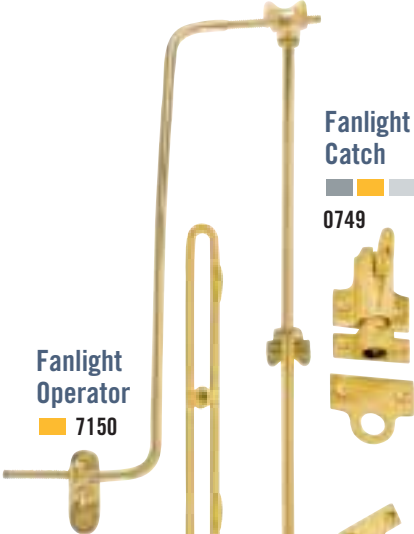

6023LH/RH

Right hand shown

CODE	H	W	PROJ
0380	•	40	40
0396	•	36	31
0398	•	40	28
0405	65	22	40/30
0814LH/RH	•	50	47
2995	•	40	38
3006	•	42	40
3007	•	42	35
6023LH/RH	•	42	50

Preston Fanlight Operator

0022

Continuous Cord
Available in 2-7 metres continuous

Sliding Window Catch

0638

Awning Fastener Improved

0639

Awning Fastener Improved Keeper

0639A

Fanlight Operator

7150

Quadrant Stay

3000

Fanlight Catch

0749

Outward Opening Attachment

7150A

Quadrant Stay LH and RH

0758